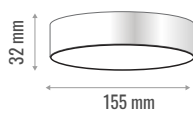

20W SP20

Cutout		-
Lumens		2520

CW | NW | WW

Colors Available

6500K | 4000K | 3000K

Body Color

B | **W**

IP 20

Material

PC

High CRI
>85

Beam Angle

120°

PF
>0.90

Protection
OVP-UVP-SCP-OCP-OTP

SURGE UPTO
4 KV

Voltage
160 ~ 270 AC