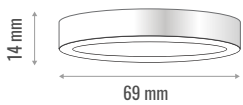

STRIKER

5W ST5

Cutout		.
Lumens		630

Colors Available

6500K 4000K 3000K RED GREEN BLUE PINK AMBER

Body Color	W	IP 20
Material	PC	High CRI >85
Beam Angle	120° 	PF >0.90
Protection OVP-UVP-SCP-OC-OTP	SURGE UPTO 2 KV	Voltage 160 ~ 270 AC