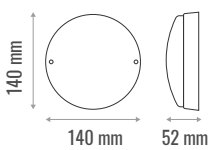

Cutout .
Lumens 1260

Cutout .
Lumens 2520

Colors Available

6500K 3000K

Body Color

W

IP 54

Material

PC

High CRI
>85

Beam Angle

140°

PF
>0.60

Protection
OVP · UVP · SCP · OCP · OTP

SURGE UPTO
4 KV

Voltage
160 ~ 270 AC