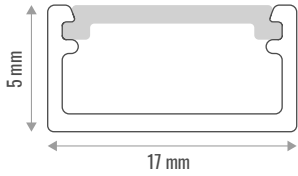

PROFILE

Body Color	S
Material	AL
Beam Angle	120°