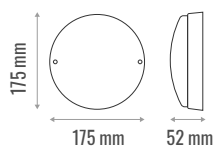

Cutout .
Lumens 1260

Cutout .
Lumens 2520

Colors Available

6500K 3000K

Body Color

W

IP 54

Material

PC

High CRI
>85

Beam Angle

140°

PF
>0.60

Protection
OVP · UVP · SCP · OCP · OTP

SURGE UPTO
4 KV

Voltage
160 ~ 270 AC