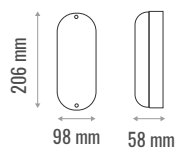

Body Color	W	IP 20
Material	PC	High CRI >85
Beam Angle	120°	PF >0.90
Protection	OVP-UVP-SCP-OC-OTP	SURGE UPTO 2 KV
		Voltage 160 ~ 270 AC

BULK HEAD

10W BK10OV

OVAL

20W BK20OV

Cutout .
Lumens 1260

Cutout .
Lumens 2520