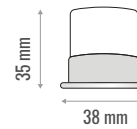

1W BUBG01 | **BLACK GOLD** | **3W BUBG03**

Cutout		29 mm
Lumens		378