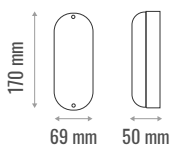

Body Color	W	IP 20
Material	PC	High CRI >85
Beam Angle	120°	PF >0.90
Protection	OVP-UVP-SCP-OC-OTP	SURGE UPTO 2 KV
		Voltage 160 ~ 270 AC

BULK HEAD

10W BK10OV

OVAL

20W BK20OV

Cutout .
Lumens 1260

Cutout .
Lumens 2520