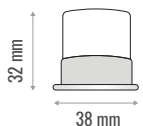

3W BUNC03 | **NIGHT COPPER**

Cutout		28 mm
Lumens		378

Colors Available

6500K | 3000K

IP 20

Material **AL**

High CRI **>85**

Beam Angle

PF **>0.90**

Protection
OVP-UVP-SCP-OC-OTP

SURGE UPTO **2KV**

Voltage **160 ~ 270 AC**