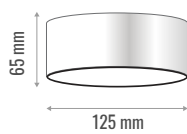

DRUM

10W DR10

Cutout		.
Lumens		1260

20W DR20

Cutout		.
Lumens		2520

Colors Available

6500K 4000K 3000K

Body Color	B	IP 20
Material	AL	High CRI >85
Beam Angle	120°	PF >0.90
Protection OVP-UVP-SCP-OCF-OTP	SURGE UPTO 4 KV	Voltage 160 ~ 270 AC