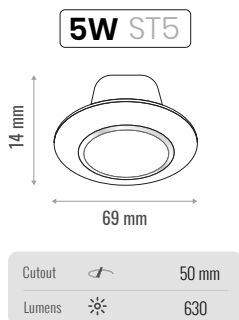

JUNCTION

Colors Available

6500K 4000K 3000K RED GREEN BLUE PINK AMBER

Body Color	W	IP 20
Material	PC	High CRI >85
Beam Angle	120°	PF >0.90
Protection	OVP-UVP-SCP-OC-OTP	SURGE UPTO 2 KV
		Voltage 160 ~ 270 AC